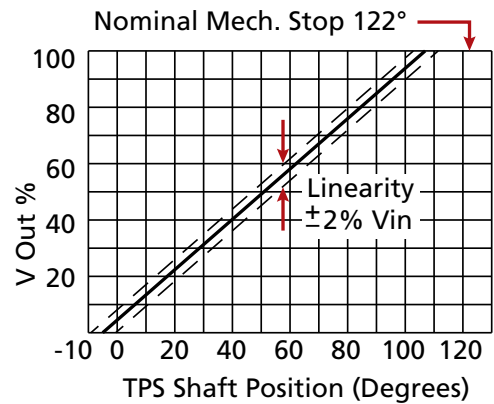

MOTORSPORT TPS BLACK CCW TPS-106

CALIBRATION

Calibration as required.
Drive 8mm "D" Shaft
Rotation Counter Clockwise

Part No. TPS-106

WIRING DETAILS

D Drive Black PIN	Description
1	Sensor Ground
2	Signal
3	5 Volts