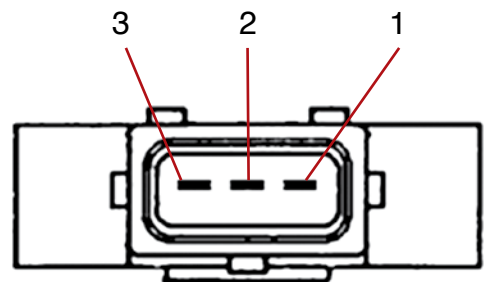

MOTORSPORT TPS BLACK CCW TPS-106

CALIBRATION

Calibration as required.
Drive 8mm "D" Shaft
Rotation Counter Clockwise

Part No. TPS-106

WIRING DETAILS

D Drive Black PIN	Description
1	Sensor Ground
2	Signal
3	5 Volts