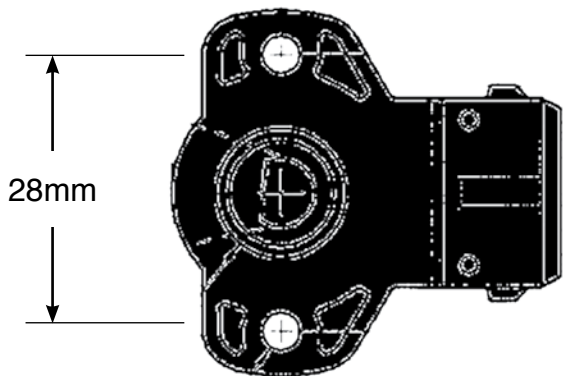

MOTORSPORT TPS BLACK CCW TPS-106

CALIBRATION

Calibration as required.
Drive 8mm "D" Shaft
Rotation Counter Clockwise

Part No. TPS-106

WIRING DETAILS

D Drive Black PIN	Description
1	Sensor Ground
2	Signal
3	5 Volts

CONNECTOR KIT

CPS-017